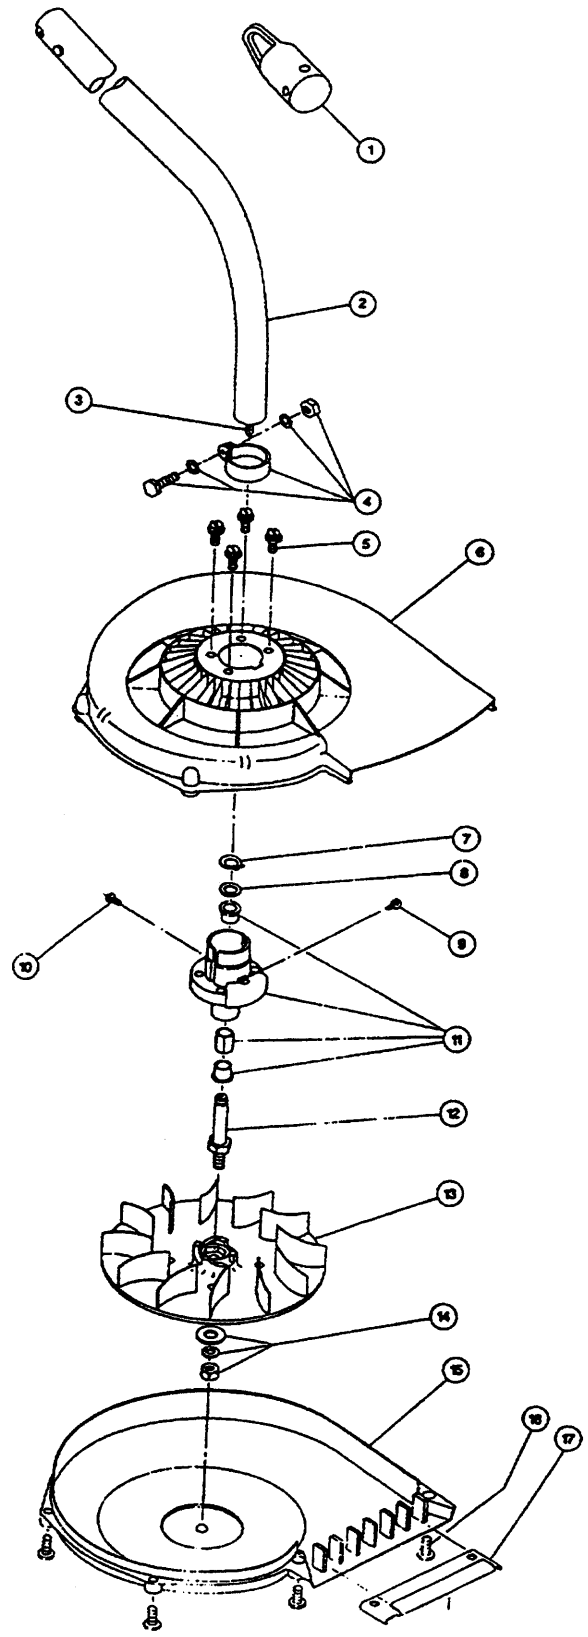

BLOWER PARTS - RYOBI 780rb

Item	Part No.	Description
1	612605	Hanger
2	683604	Drive Shaft Housing Assembly
3	683608	Drive Shaft Assembly
4	153597	Lower Clamp Assembly
5	153318	Mounting Screw Assembly
6	180200	Upper Housing Assembly
7	145570	Retaining Ring
8	145567	Washer
9	145569	Screw, Oil Hole
10	145569	Screw, Anti-Rotation
11	683660	Housing, Bushing Assembly
12	612559	Shaft Impeller
13	180196	Impeller
14	683661	Nut and Washer Assembly
15	180106	Housing, Lower
16	683662	Mounting Screw Assembly
17	612562	Edge Guard

The above part numbers are for serial numbers 203096321 and greater.