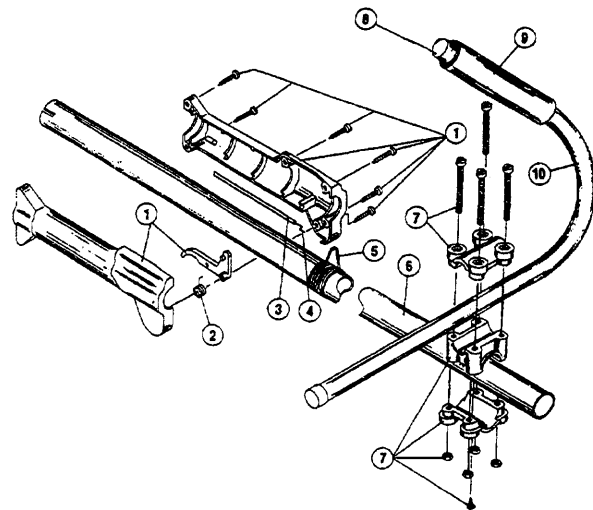

The above part numbers are for serial numbers 203096321 and greater.

BOOM & TRIMMER PARTS - RYOBI 780rb

Item	Part No.	Description
1	180277	Throttle Housing and Trigger Assembly
2	610314	Throttle Trigger Spring
3	180021	Throttle Cable Housing
4	180127	Throttle Cable
5	610327	Shoulder Strap Clamp
6	683603	Drive Shaft Housing Assembly
7	683295	Handle Bracket Assembly
8	612021	Tube Closure
9	612831	Grip
10	683870	J-Handle Assembly (items 8 and 9)
11	683605	Split-Boom Coupling Set
12	683606	Coupling Bolt Assembly
13	683607	Adjustment Knob Set
14	180396	Lower Drive Shaft Housing Assembly
15	180198	Flexible Drive Shaft
16	147539	Guard Mount Screws
17	147677	Mounting Hardware and Grease Plug Assembly
18	147488	Gear Box Assembly (items 12, 19, 22, 23)
19	683304	Guard Mounting Screws
20	683299	Guard and Blade Assembly
21	682061	Blade Assembly
22	147492	Guard Mount
23	147489	Blade Driver
24	145873	Blade
25	147670	Blade Cover
26	147490	Blade Retaining Washer
27	147491	Lock Nut
28	612483	Spool Shaft
29	147494	Outer Spool and Eyelet Assembly
30	145566	Eyelet
31	612026	Retainer (10 pack)
32	610636	Spring
33	147495	Inner Reel
34	147496	Bump Head Knob Assembly
35	147676	Bump Head Bolt