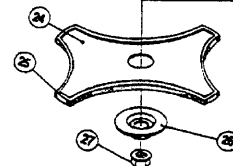

The above part numbers are for serial numbers 203096321 and greater.

BOOM & TRIMMER PARTS - RYOBI 780rb

Item	Part No.	Description
1	180277	Throttle Housing and Trigger Assembly
2	610314	Throttle Trigger Spring
3	180021	Throttle Cable Housing
4	180127	Throttle Cable
5	610327	Shoulder Strap Clamp
6	683603	Drive Shaft Housing Assembly
7	683295	Handle Bracket Assembly
8	612021	Tube Closure
9	612831	Grip
10	683870	J-Handle Assembly (items 8 and 9)
11	683605	Split-Boom Coupling Set
12	683606	Coupling Bolt Assembly
13	683607	Adjustment Knob Set
14	180396	Lower Drive Shaft Housing Assembly
15	180198	Flexible Drive Shaft
16	147539	Guard Mount Screws
17	147677	Mounting Hardware and Grease Plug Assembly
18	147488	Gear Box Assembly (items 12, 19, 22, 23)
19	683304	Guard Mounting Screws
20	683299	Guard and Blade Assembly
21	682061	Blade Assembly
22	147492	Guard Mount
23	147489	Blade Driver
24	145873	Blade
25	147670	Blade Cover
26	147490	Blade Retaining Washer
27	147491	Lock Nut
28	612483	Spool Shaft
29	147494	Outer Spool and Eyelet Assembly
30	145566	Eyelet
31	612026	Retainer (10 pack)
32	610636	Spring
33	147495	Inner Reel
34	147496	Bump Head Knob Assembly
35	147676	Bump Head Bolt

* not shown

BLOWER PARTS - RYOBI 780rb

Item	Part No.	Description
1	612605	Hanger
2	683604	Drive Shaft Housing Assembly
3	683608	Drive Shaft Assembly
4	153597	Lower Clamp Assembly
5	153318	Mounting Screw Assembly
6	180200	Upper Housing Assembly
7	145570	Retaining Ring
8	145567	Washer
9	145569	Screw, Oil Hole
10	145569	Screw, Anti-Rotation
11	683660	Housing, Bushing Assembly
12	612559	Shaft Impeller
13	180196	Impeller
14	683661	Nut and Washer Assembly
15	180106	Housing, Lower
16	683662	Mounting Screw Assembly
17	612562	Edge Guard