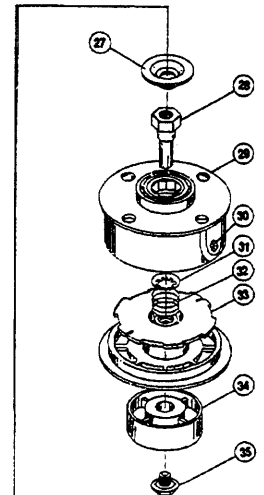

The above part numbers are for serial numbers 203096321 and greater.

BOOM & TRIMMER PARTS - RYOBI 780rb

Item	Part No.	Description
1	180277	Throttle Housing and Trigger Assembly
2	610314	Throttle Trigger Spring
3	180021	Throttle Cable Housing
4	180127	Throttle Cable
5	610327	Shoulder Strap Clamp
6	683603	Drive Shaft Housing Assembly
7	683295	Handle Bracket Assembly
8	612021	Tube Closure
9	612831	Grip
10	683870	J-Handle Assembly (items 8 and 9)
11	683605	Split-Boom Coupling Set
12	683606	Coupling Bolt Assembly
13	683607	Adjustment Knob Set
14	180396	Lower Drive Shaft Housing Assembly
15	180198	Flexible Drive Shaft
16	147539	Guard Mount Screws
17	147677	Mounting Hardware and Grease Plug Assembly
18	147488	Gear Box Assembly (items 12, 19, 22, 23)
19	683304	Guard Mounting Screws
20	683299	Guard and Blade Assembly
21	682061	Blade Assembly
22	147492	Guard Mount
23	147489	Blade Driver
24	145873	Blade
25	147670	Blade Cover
26	147490	Blade Retaining Washer
27	147491	Lock Nut
28	612483	Spool Shaft
29	147494	Outer Spool and Eyelet Assembly
30	145566	Eyelet
31	612026	Retainer (10 pack)
32	610636	Spring
33	147495	Inner Reel
34	147496	Bump Head Knob Assembly
35	147676	Bump Head Bolt