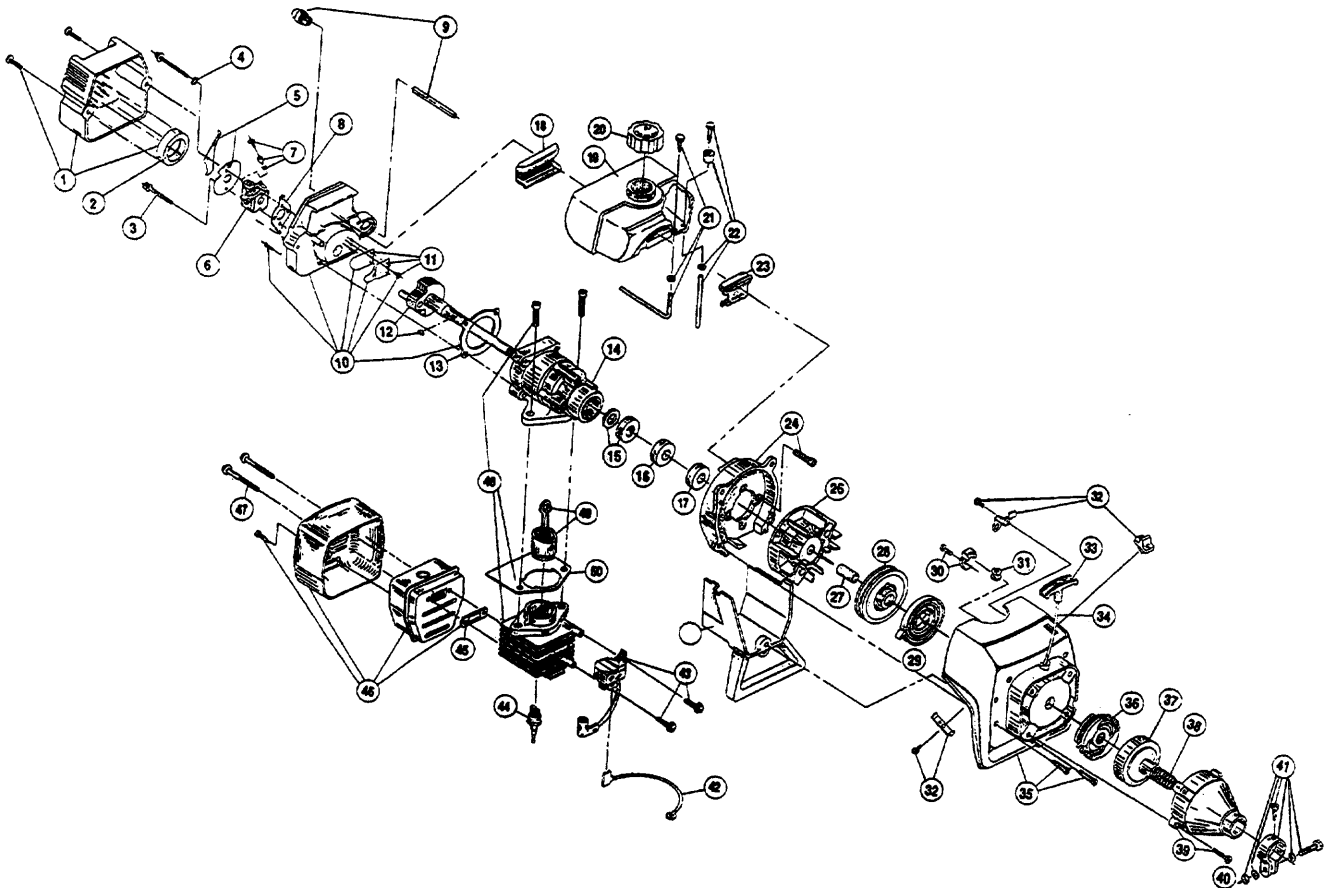

ENGINE PARTS - RYOBI 780rb

Item	Part No.	Description	Item	Part No.	Description
1	180349	Carburetor/Air Cleaner Cover Assembly (includes item 2)	34	613103	Rope
2	180350	Air Cleaner Filter	35	180101	Starter Housing Assembly
3	180351	Carburetor Mounting Screw Assembly	36	153591	Clutch Rotor Assembly
4	180352	Wavey Washer	37	153592	Clutch Drum Assembly
5	180353	Choke Lever and Plate	38	612468	Spring
6	147602	Carburetor Assembly	39	683601	Clutch Cover Assembly
7	682048	Throttle Adjustment Assembly (Walbro)	40	145888	Clutch Cover Screw Assembly
7	147640	Throttle Adjustment Assembly (Tillotson)	41	153597	Upper Clamp Assembly
8	610675	Carburetor Gasket (10 pack)	42	180036	Wire Lead
9	683974	Primer and Hose Assembly	43	683390	Module Assembly
10	180354	Carburetor Mount Assembly	44	610311	Spark Plug
11	147573	Reed Assembly	45	610672	Exhaust Gasket (10 pack)
12	180022	Power Shaft Assembly	46	180119	Muffler Assembly
13	612115	Carburetor Mount Gasket (10 pack)	47	147575	Muffler Mounting Bolt Assembly
14	180026	Crankcase Service Assembly	48	180063	Cylinder Assembly
15	682041	Inner Bearing Assembly	49	147012	Piston and Rod Assembly
16	610309	Seal	50	145564	Cylinder Gasket (10 pack)
17	610308	Outer Bearing Assembly	*	180034	Engine Hardware Kit
18	612134	Rear Mounting Pad	*	180011	Engine Gasket Kit
19	147580	Fuel Tank Assembly (includes items 20-22)	*	153308	O.E.M. Carburetor Repair Kit (Walbro)
20	180000	Fuel Cap Assembly	*	147170	O.E.M. Carburetor Repair Kit (Tillotson)
21	147290	Return Line Assembly	*	153309	Gasket-Diaphragm Repair Kit (Walbro)
22	682039	Fuel Line Assembly	*	147171	Gasket-Diaphragm Repair Kit (Tillotson)
23	145308	Front Mounting Pad	*	682507	Piston Ring
24	153520	Shroud Assembly	*	180027	Short Block Assembly (items 12, 14-17, 48-50)
25	683078	Shroud Extension and Stand	*	610676	Flywheel Key (10 pack)
26	153624	Flywheel Assembly	*	147544	Starter Housing Screw Set
27	145918	Spacer			
28	683856	Recoil Pulley Assembly	*	not shown	
29	613102	Recoil Spring			
30	153644	Pulley Retainer Assembly			
31	611061	Rope Guide			
32	180035	Switch Assembly			
33	610300	Pull Handle			

The above part numbers are for serial numbers 203096321 and greater.