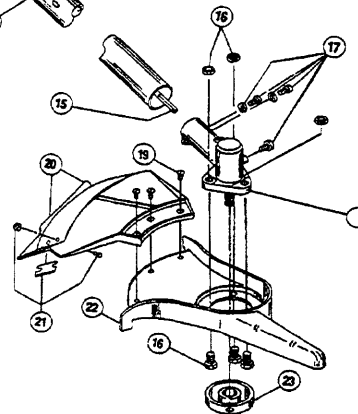

The above part numbers are for serial numbers 203096321 and greater.

BOOM & TRIMMER PARTS - RYOBI 780rb

Item	Part No.	Description
1	180277	Throttle Housing and Trigger Assembly
2	610314	Throttle Trigger Spring
3	180021	Throttle Cable Housing
4	180127	Throttle Cable
5	610327	Shoulder Strap Clamp
6	683603	Drive Shaft Housing Assembly
7	683295	Handle Bracket Assembly
8	612021	Tube Closure
9	612831	Grip
10	683870	J-Handle Assembly (items 8 and 9)
11	683605	Split-Boom Coupling Set
12	683606	Coupling Bolt Assembly
13	683607	Adjustment Knob Set
14	180396	Lower Drive Shaft Housing Assembly
15	180198	Flexible Drive Shaft
16	147539	Guard Mount Screws
17	147677	Mounting Hardware and Grease Plug Assembly
18	147488	Gear Box Assembly (items 12, 19, 22, 23)
19	683304	Guard Mounting Screws
20	683299	Guard and Blade Assembly
21	682061	Blade Assembly
22	147492	Guard Mount
23	147489	Blade Driver
24	145873	Blade
25	147670	Blade Cover
26	147490	Blade Retaining Washer
27	147491	Lock Nut
28	612483	Spool Shaft
29	147494	Outer Spool and Eyelet Assembly
30	145566	Eyelet
31	612026	Retainer (10 pack)
32	610636	Spring
33	147495	Inner Reel
34	147496	Bump Head Knob Assembly
35	147676	Bump Head Bolt