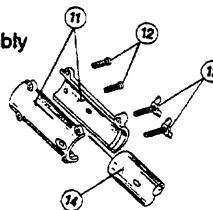

The above part numbers are for serial numbers 203096321 and greater.

BOOM & TRIMMER PARTS - RYOBI 780rb

Item	Part No.	Description
1	180277	Throttle Housing and Trigger Assembly
2	610314	Throttle Trigger Spring
3	180021	Throttle Cable Housing
4	180127	Throttle Cable
5	610327	Shoulder Strap Clamp
6	683603	Drive Shaft Housing Assembly
7	683295	Handle Bracket Assembly
8	612021	Tube Closure
9	612831	Grip
10	683870	J-Handle Assembly (items 8 and 9)
11	683605	Split-Boom Coupling Set
12	683606	Coupling Bolt Assembly
13	683607	Adjustment Knob Set
14	180396	Lower Drive Shaft Housing Assembly
15	180198	Flexible Drive Shaft
16	147539	Guard Mount Screws
17	147677	Mounting Hardware and Grease Plug Assembly
18	147488	Gear Box Assembly (items 12, 19, 22, 23)
19	683304	Guard Mounting Screws
20	683299	Guard and Blade Assembly
21	682061	Blade Assembly
22	147492	Guard Mount
23	147489	Blade Driver
24	145873	Blade
25	147670	Blade Cover
26	147490	Blade Retaining Washer
27	147491	Lock Nut
28	612483	Spool Shaft
29	147494	Outer Spool and Eyelet Assembly
30	145566	Eyelet
31	612026	Retainer (10 pack)
32	610636	Spring
33	147495	Inner Reel
34	147496	Bump Head Knob Assembly
35	147676	Bump Head Bolt